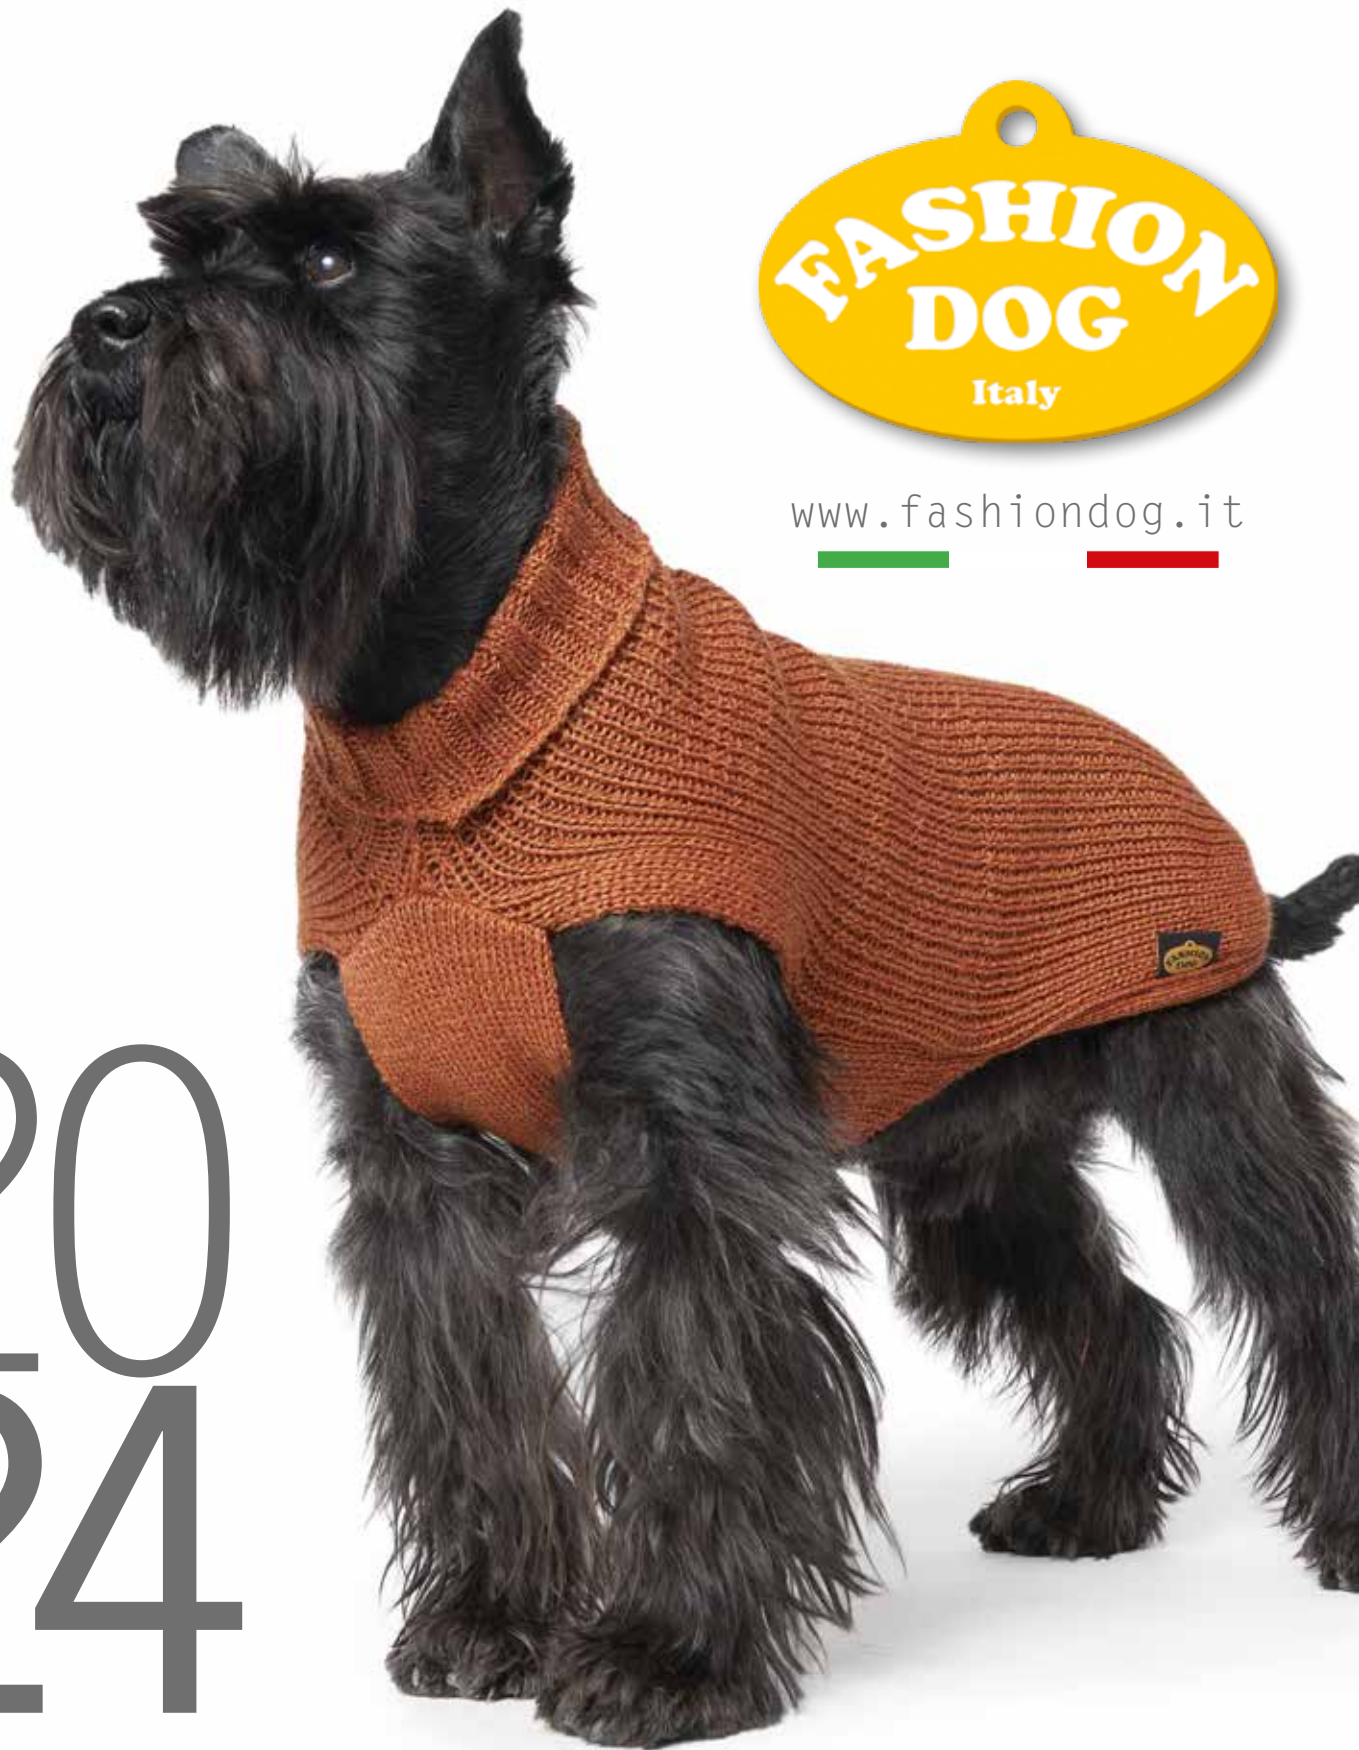

COLLEZIONE

2024

www.fashiondog.it